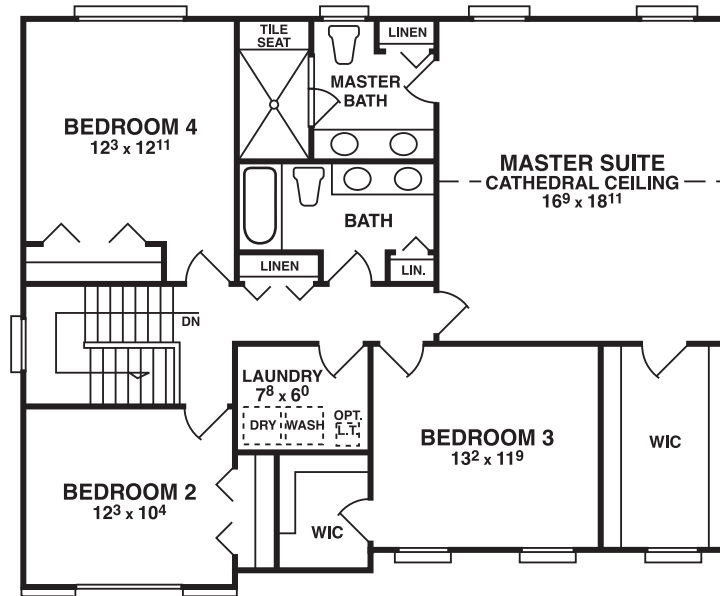

THE CARWELL

4 Bedroom • 2^{1/2} Bath Colonial • Approx. 2393 sq. ft.

SECOND FLOOR PLAN

FIRST FLOOR PLAN

For more information call:
Lori Beatty
248-444-2293

Selection Center at:
49857 Grand River Ave. Ste. B
Wixom, MI 48393

In a constant effort to improve our plans, features and communities, we reserve the right to revise designs, specifications, prices and terms from those shown in original plans or model homes without notice or obligation. Floor plan dimensions are approximate. © 2019.