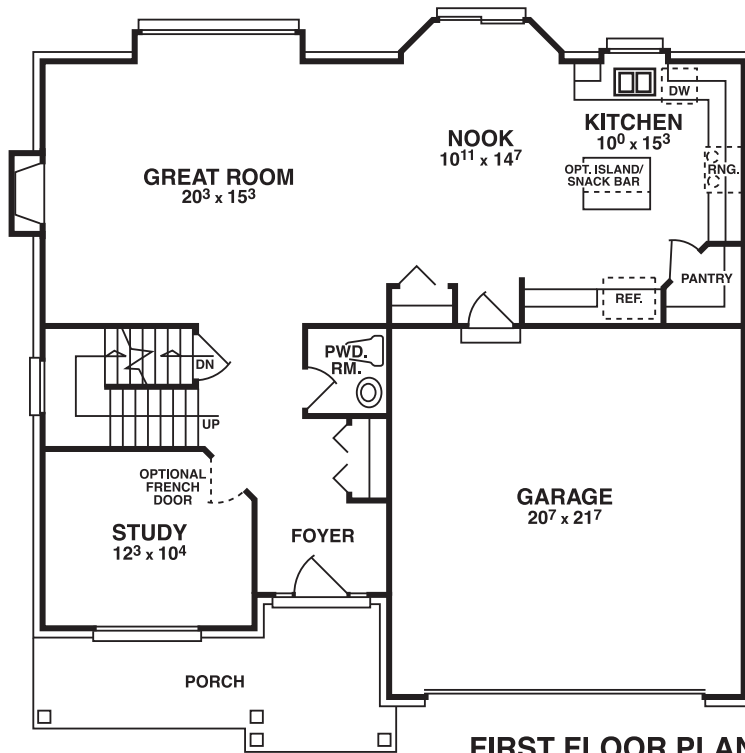

THE CARWELL

4 Bedroom • 2^{1/2} Bath Colonial • Approx. 2393 sq. ft.

SECOND FLOOR PLAN

FIRST FLOOR PLAN

For more information call:
Lori Beatty
248-444-2293

Selection Center at:
49857 Grand River Ave. Ste. B
Wixom, MI 48393